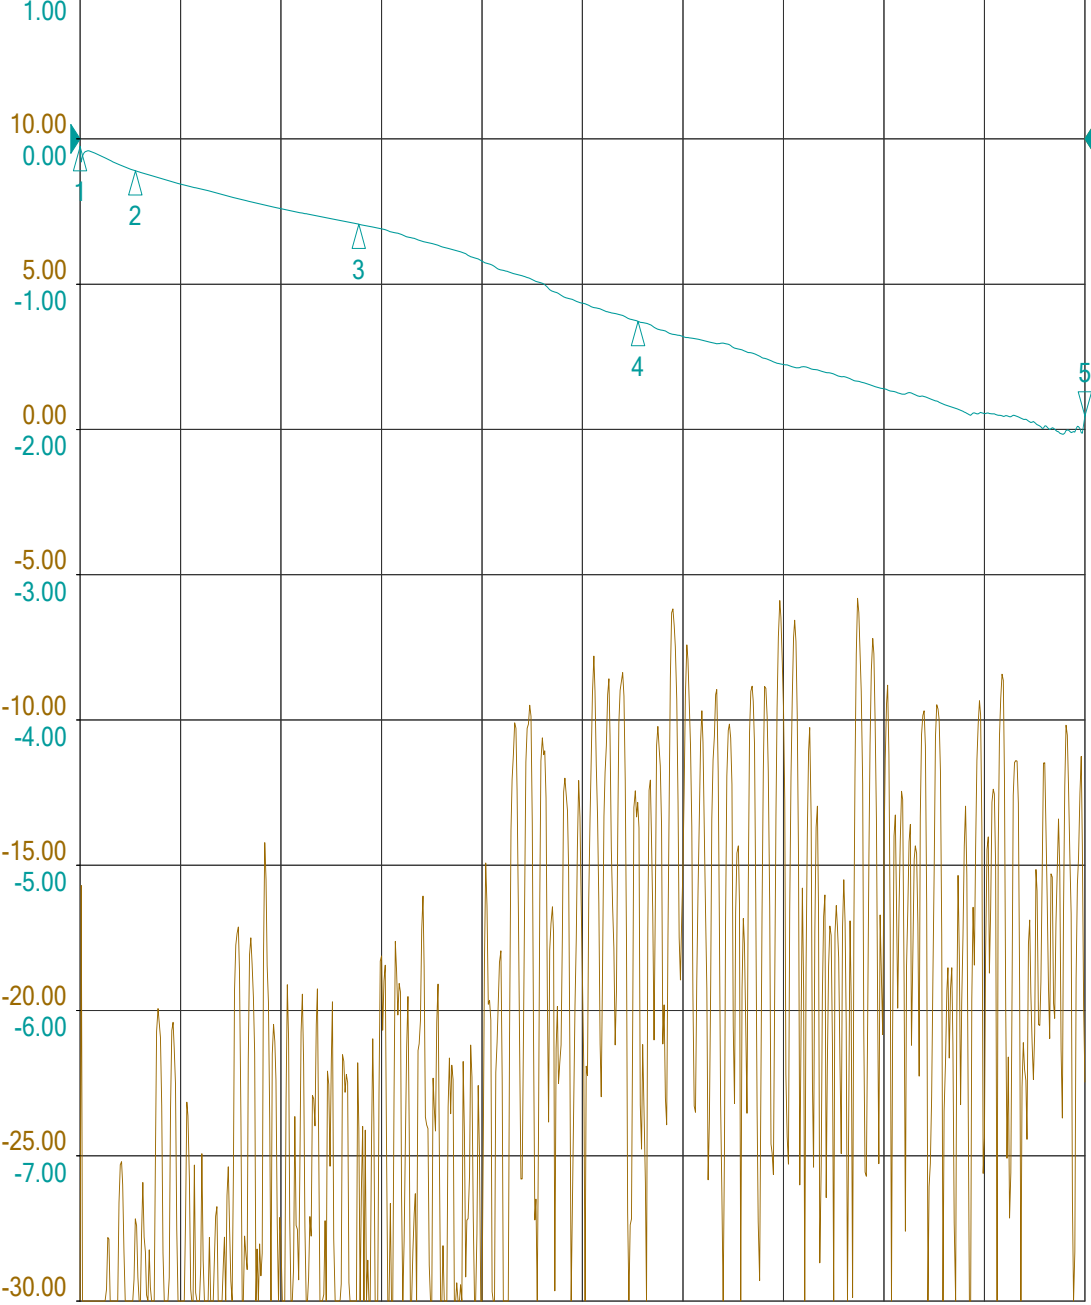

Window 1 (1) S11 dB (2) S21 dB
LogMag C* 2-Port LogMag C* 2-Port

20.00	dB S21	PDL-100A-625PS @ 625.0 PS MAX DELAY	1:	10.000000 MHz	-0.05315 dB
2.00			2:	1.000000 GHz	-0.22000 dB
			3:	5.000000 GHz	-0.58743 dB
			4:	10.000000 GHz	-1.2564 dB
			> 5:	18.000000 GHz	-1.9072 dB

Ch1: Start 10.0000 MHz — Stop 18.0000 GHz